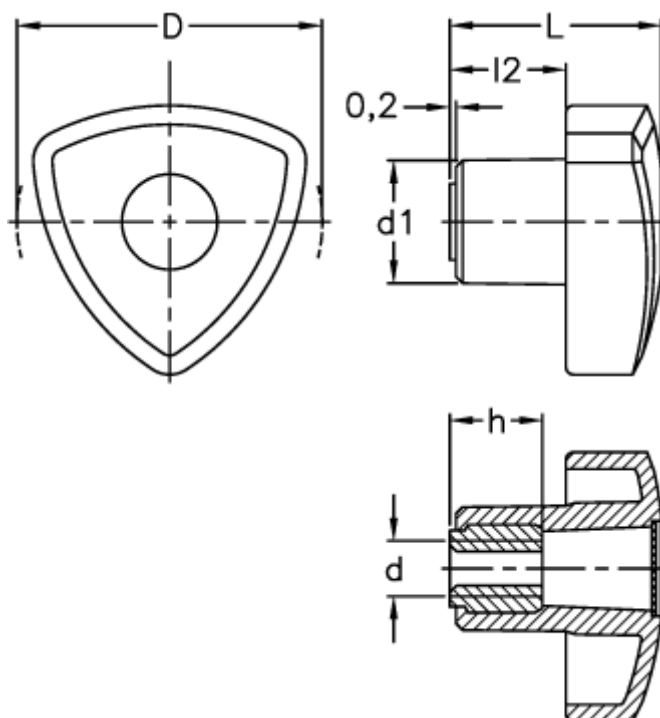

Article number: 2302083402  
Description: E+G Lock knob  
VTR.40 B-M6, orange

## Measures

$d$	= 40
$d_1$	= 16
$d_6H$	= M6
$L$	= 30
$l_2$	= 17